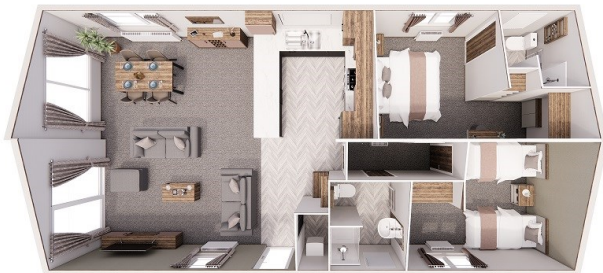

STONHAM
BARNs PARK

LODGE L2 - 2024 MODEL

Willerby Boston Lodge

40ft x 20ft, 2 bedroom, 6 Berth

Amazing price of £99,995

**MEGA
SALE**

The new 2024 model Willerby Boston Lodge is a contemporary entry-level lodge that you'll love to make your own.

This open plan model has lounge area featuring an accent wall, two-seater sofas, freestanding media unit and coffee table. The dining area has dining table and chairs, plus a sideboard.

The well-fitted kitchen is open-plan and spacious with contrast blush and graphite cabinet door frontals. A drop-in gas oven with separate hob and glass splashback. Integrated fridge/freezer, dishwasher and washer/dryer.

The master bedroom comes with dressing table, storage and ensuite shower room. The second twin bedroom is also has plenty of storage. There are TV points in both bedrooms.

AVAILABLE TO ORDER NOW. ARRIVING IN APRIL