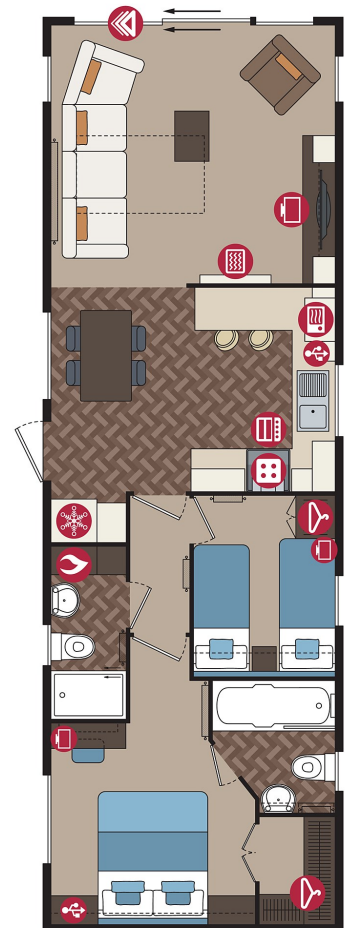

# PEMBERTON RIVINGTON LODGE

42ft x 14ft, 2 Bed, 6 Berth

**WAS £119,995 NOW £109,995**

Price includes 1 FREE gas bottle

Rivington 42ft x 14ft • 2 bedroom

The Rivington has a 'boutique hotel' styling throughout with sumptuous fabrics and bold accents. Owners love the lounge console unit and the en-suite bath to the master bedroom has made an absolute splash! The large patio door to the front elevation gives uninterrupted lakeside views from the comfort of your lounge, perfect for watching those sunrises and sunsets!