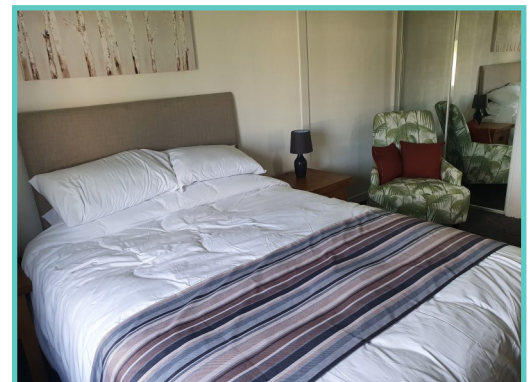

This brand new 2022 model Evolution Lodge comes with central heating, double glazed, fully furnished, washing machine, wine cooler, dishwasher, fridge freezer.
Price includes decking