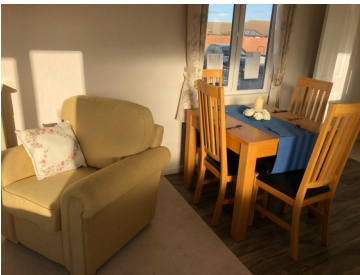

**01354
610257**

info@piscescountrypark.co.uk
www.piscescountrypark.co.uk

LODGE - PLOT 7 – ARRIVING SOON

PRESTIGE MINUET

£99,000

44ft x 12ft, 2 Bed, 6 Berth, En-suite