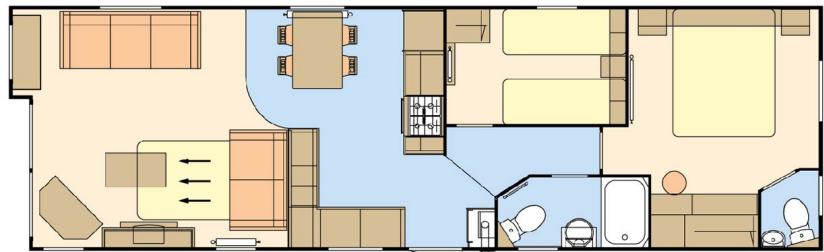

PRE-OWNED STATIC Plot J9

ATLAS DEBONAIR

£70,000

38ft x 12ft, 2 Bedroom

This sophisticated Atlas Debonair static home has been built in a lodge style and has been kept in a fabulous condition and hosts a beautiful blend of traditional features with contemporary finishes, making this the epitome of country house living. The warm and cosy fabrics add a touch of comfort. The rustic kitchen embodies laid back living with a few unexpected modern elements that mix surprisingly well with utilitarian living.

Comes in good condition throughout, open plan living space with a country style kitchen, master bedroom with en-suite, twin bedroom, separate bathroom, decking, skirting and paved parking space.

Site fees included for the year