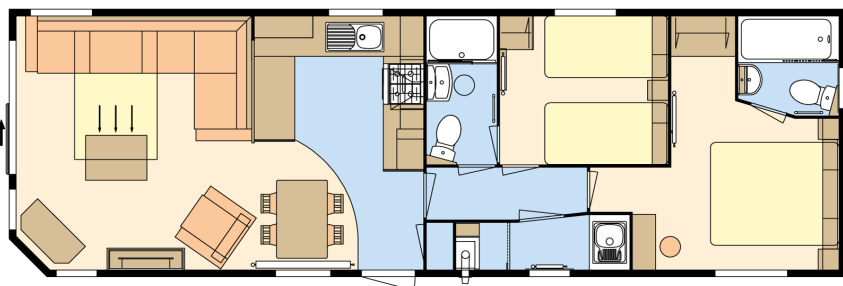

## Atlas Sherwood Lodge 3

40ft x 13ft, 2 bedrooms, 6 berth

**£75,000**

**MEGA  
SALE**

The Atlas Sherwood Lodge offers a variety of innovative modern features in a residential specification holiday home. Combined with lots of space and a utility room, makes this a popular choice for families and couples alike. The elegance of the lounge area continues into the bedrooms, which also benefit from a large amount of storage space. The model also boasts a vanity area and en-suite, which gives this lodge a truly international appeal. Decking will be included.