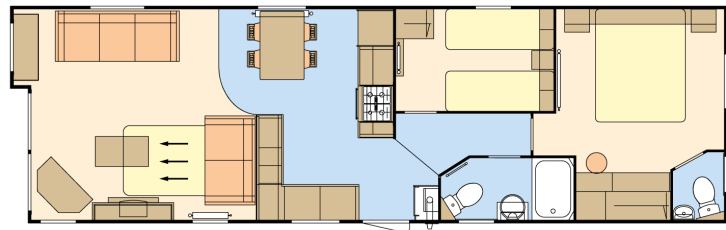

Atlas Debonair

38ft x 12ft, 2 bed, 6 Berth

£55,000

The sophisticated 2022 Debonair hosts a beautiful blend of traditional features with contemporary finishes making this the epitome of country house living. The warm and cosy tartan fabric adds a touch of comfort. The rustic kitchen embodies laid back living with a few unexpected modern elements that mix surprisingly well with utilitarian living.