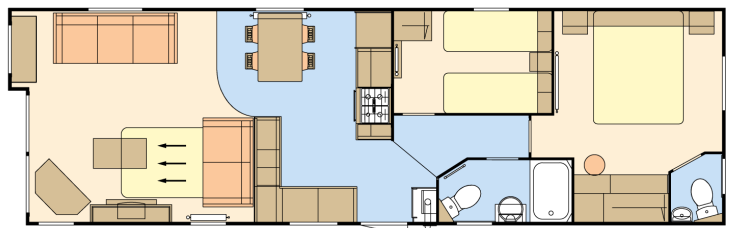

PL132
Holiday Park

COMING SOON

STONHAM
BARNs PARK

Atlas Debonair

38ft x 12ft, 2 bed, 6 Berth, En-suite

Price Guide: £55,000

The sophisticated 2022 Debonair hosts a beautiful blend of traditional features with contemporary finishes making this the epitome of country house living. The warm and cosy tartan fabric adds a touch of comfort. The rustic kitchen embodies laid back living with a few unexpected modern elements that mix surprisingly well with utilitarian living.