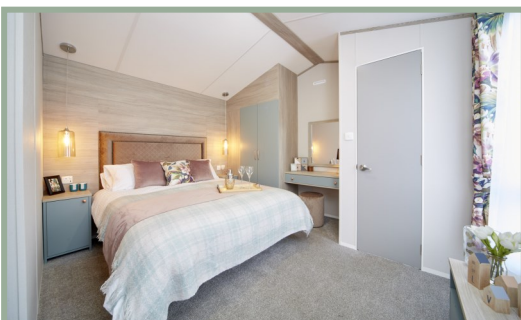

Atlas Heritage

38ft x 12ft, 2 bed, 6 Berth

£50,000

The stunning new 2022 Heritage feels exceptionally light and roomy with its 7ft side ceiling height and deep aspect windows.

The interior is beautifully finished with two freestanding sofas and feature fire cabinet in the lounge and stunning contrast doors to all cabinets and fittings throughout.