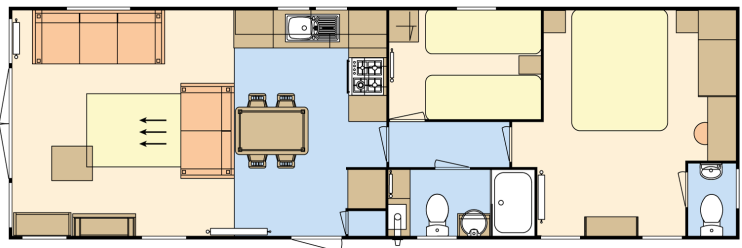

Atlas Heritage

38ft x 12ft, 2 bed, 6 Berth

£50,000

The stunning new 2022 Heritage feels exceptionally light and roomy with its 7ft side ceiling height and deep aspect windows.

The interior is beautifully finished with two freestanding sofas and feature fire cabinet in the lounge and stunning contrast doors to all cabinets and fittings throughout.