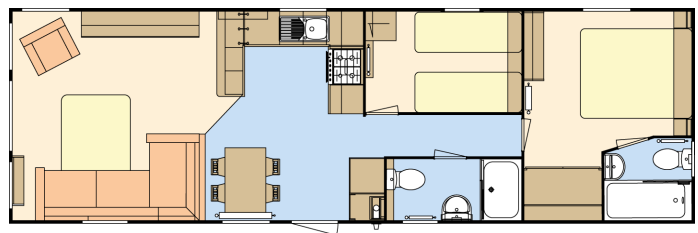

## **Atlas Onyx**

38ft x 12ft, 2 bed, 6 Berth, En-suite

**Price Guide: £50,000**

The 2022 Atlas Onyx makes an instant impression with its signature look, exuding an incomparable feeling of luxury and giving you the perfect combination of chic comfort.