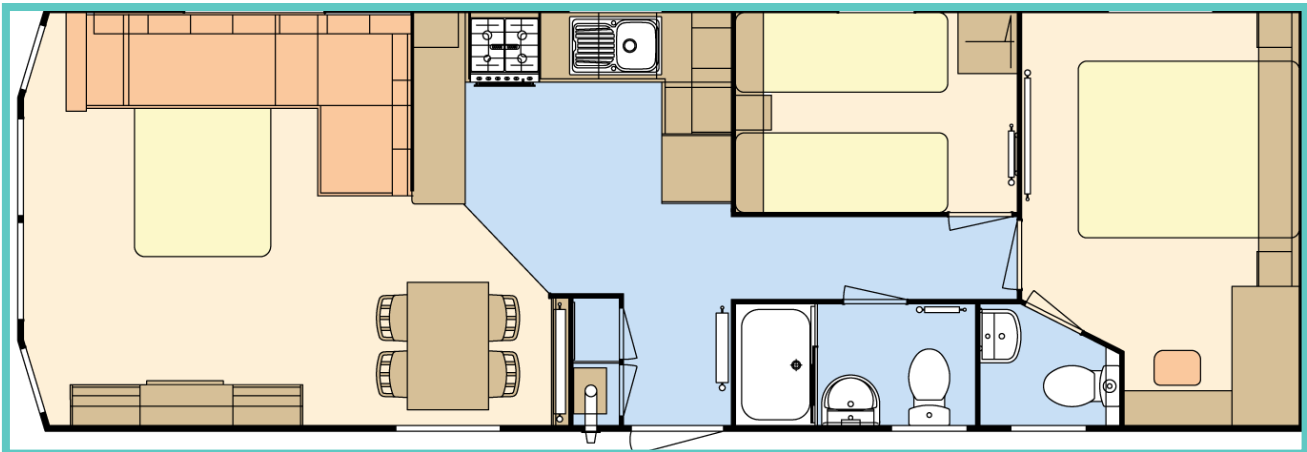

**01354
610257**

info@piscescountrypark.co.uk
www.piscescountrypark.co.uk

LODGE - PLOT 11

ATLAS CHORUS LODGE

SSTC

36ft x 12ft, 2 Bed, 6 Berth, En-suite

Price includes decking, skirting and 2020 ground rent

The Chorus is carefully designed to be both attractive and practical with a sense of contemporary flair and an indulgent feeling throughout the unit. With beautiful upholstered headboards, soft neutral furnishings and room to stretch out in, makes it the perfect holiday home. Includes decking, skirting and 2020 ground rent