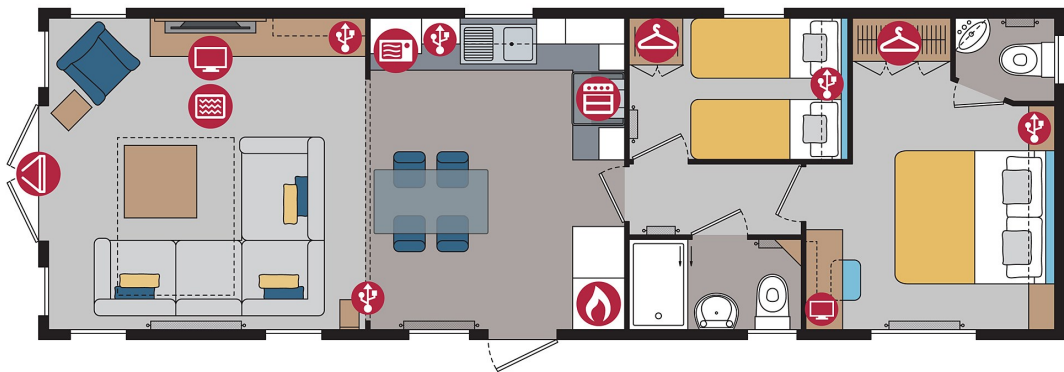

# **PEMBERTON MARLOW LODGE**

**£75,000**

**38ft x 12ft, 2 Bed, 4Berth, En-suite**

The Lodge is supplied in Sierra CanExel.

Library Image

Marlow 38ft x 12ft • 2 bedroom

The Marlow, is bright and modern with some new features to look out for. Those seeking an open plan layout with a difference, need look no further. A contemporary L shaped sofa with contrast chair and a glass top dining table with smart upholstered dining chairs complete the look.

Library Image