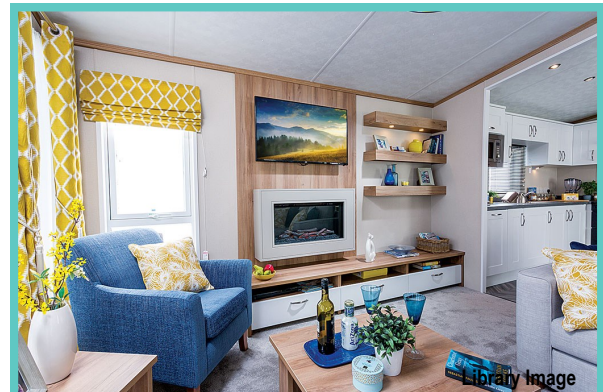

# **PEMBERTON MARLOW LODGE**

**£75,000**

**38ft x 12ft, 2 Bed, 4Berth, En-suite**

The Lodge is supplied in Sierra CanExel.

Library Image

Marlow 38ft x 12ft • 2 bedroom

The Marlow, is bright and modern with some new features to look out for. Those seeking an open plan layout with a difference, need look no further. A contemporary L shaped sofa with contrast chair and a glass top dining table with smart upholstered dining chairs complete the look.

Library Image