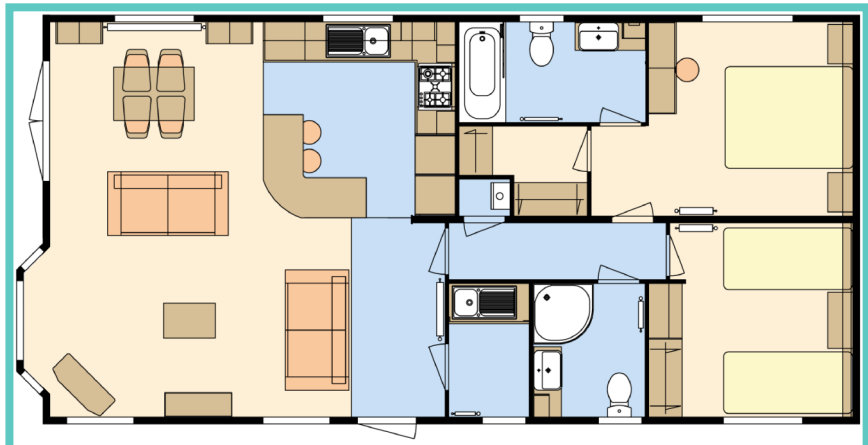

The Lodge is supplied in Sierra CanExel

Library Image

The Atlas Lilac Lodge is the ultimate in affordable luxury with its home from home feel. With all the space you need and just the right amount of cosiness, this holiday home really is perfect for the whole family.

Features include: Central heating and towel radiator, PVC double glazing, Extra insulation, Front French doors, Low energy lighting, Sockets with USB port, Exterior light, Bath, TV points to bedrooms with signal booster, Walk in wardrobe, Integrated fridge/ freezer, Fully galvanised chassis and much more.