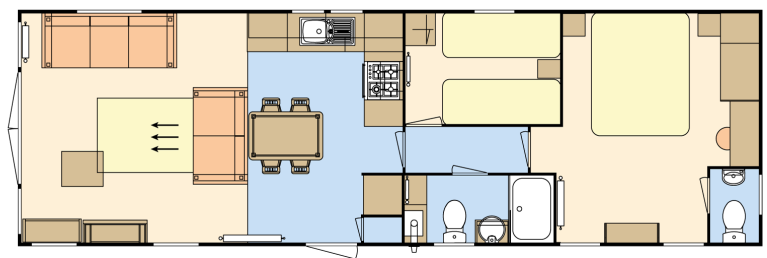

PL129
Holiday Park

SHOW HOME
Car Park

Atlas Heritage

38ft x 12ft, 2 bed, 6 Berth, En-suite

Price Guide: £50,000

The stunning new 2020 Heritage feels exceptionally light and roomy with its 7ft floor to ceiling height and deep aspect windows.

The interior is beautifully finished with two freestanding sofas and feature fire cabinet in the lounge and stunning contrast doors to all cabinets and fittings throughout.

Library images