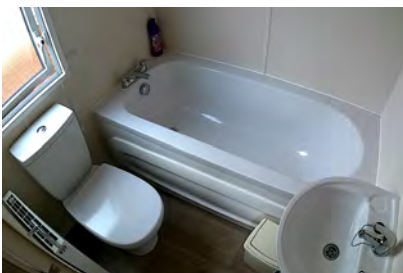

PL122
Holiday Park

Pre-Owned

Atlas Onyx

38ft x 12 ft, 2 bed, includes decking

Price Guide: £37,000

The Atlas Onyx makes an instant impression with its signature look, exuding an incomparable feeling of luxury and giving you the perfect combination of chic comfort.