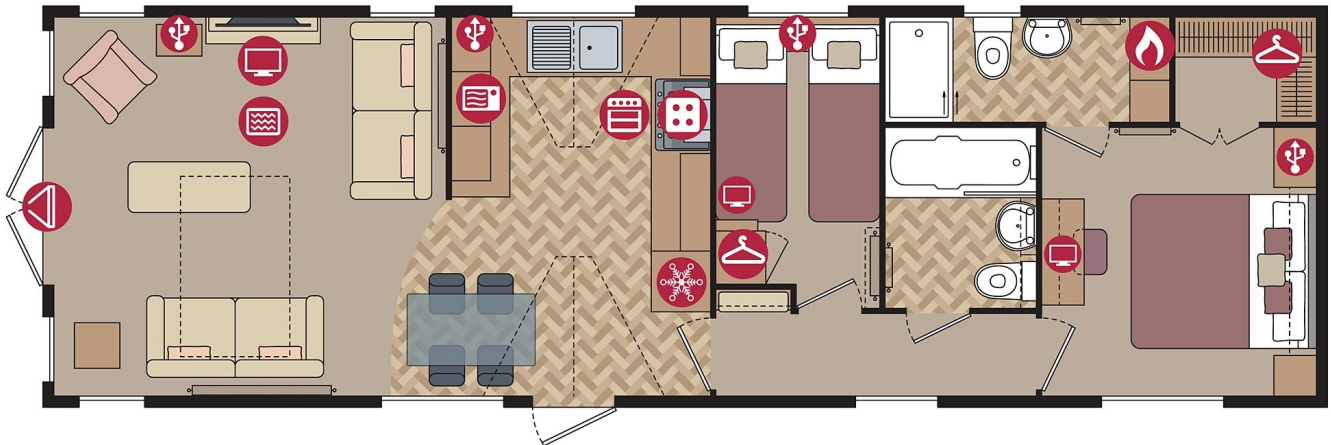

LODGE Show Home Plot LO7

PEMBERTON SERENA

£90,000

42ft x 13ft, 2 Bed, 6 Berth, Ensuite

The elegantly styled and spacious 42ft Serena is light and airy. The kitchen has double dormer windows, unique in its class and certainly one of the main attractions of the Serena. This 2 bedroom model has a side entrance into a hallway, from here there is access to a large family bathroom.

The master bedroom is inviting and well appointed. Features such as beautiful wall lights give this model a real air of sophistication. King size bed in the master bedroom. Kitchen has integrated cooker, separate oven/grill and fridge/freezer.

Library Image