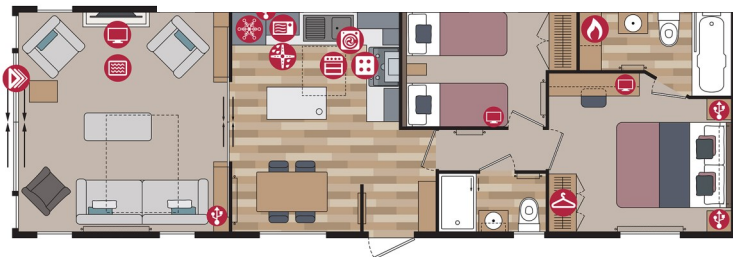

## Pemberton Langton Lodge

43ft x 14ft, 2 bed, 4 Berth

**SOLD**

### LODGE WITH A VIEW!

A fresh, new and exciting addition to the Pemberton range. The Langton brings together many of the features that we know homeowners are looking for such as pocket doors to the lounge, an entrance vestibule, fully integrated kitchen appliances and high specification bath and shower rooms. Set along the side of our third lake, this lodge will boast beautiful views.