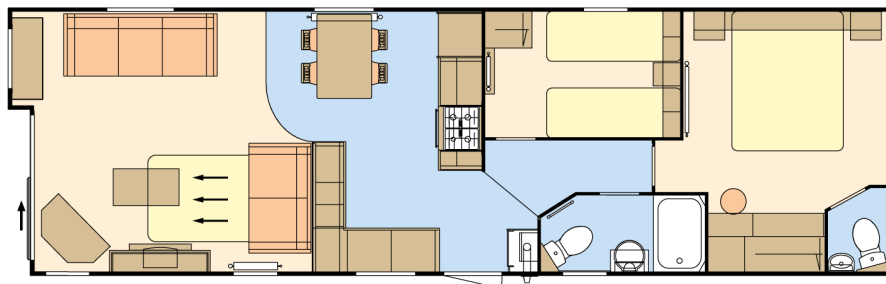

## Atlas Debonair Lodge

38ft x 12ft, 2 bed, 6 Berth

**£70,000**

The sophisticated Debonair hosts a beautiful blend of traditional features with contemporary finishes making this the epitome of country house living. The warm and cosy tartan fabrics adds a touch of comfort. The rustic kitchen embodies laid back living with a few unexpected modern elements that mix surprisingly well with utilitarian living.