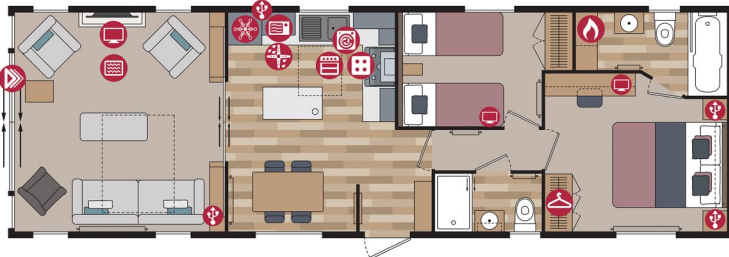

LO71
2nd Lake

Due 1/6/2021

STONHAM
BARNs PARK

Pemberton Langton Lodge

43ft x 14ft 2 Bedroom 4 Berth

£110,000

The lodge is supplied in Sierra CanExel.

Langton 43ft x 14ft • 2 bedroom

A fresh, new and exciting addition to the Pemberton range. The Langton brings together many of the features that we know homeowners are looking for such as pocket doors to the lounge, an entrance vestibule, fully integrated kitchen appliances and high specification bath and shower rooms.