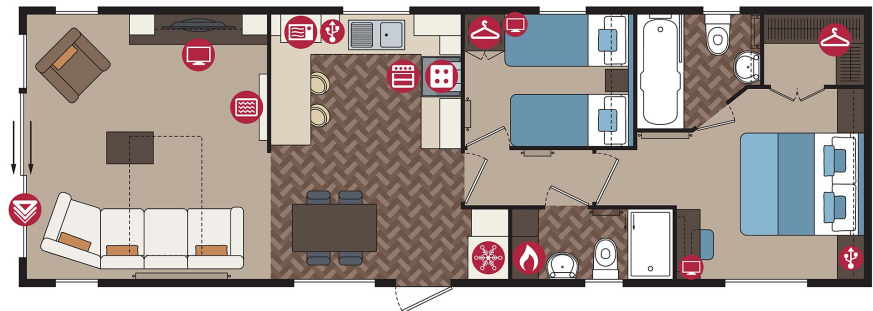

LO67
2nd Lake

Due 1/6/2021

Pemberton Rivington Lodge

42ft x 14ft, 2 bed, 6 Berth

£90,000

Rivington 42ft x 14ft • 2 bedroom

The Rivington has a 'boutique hotel' styling throughout with sumptuous fabrics and bold accents. Owners love the lounge console unit and the en-suite bath to the master bedroom has made an absolute splash! The large patio door to the front elevation gives an uninterrupted vista from the comfort of your lounge.