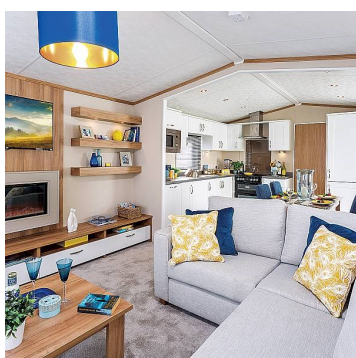

## Pemberton Marlow Lodge

40ft x 13ft 2 Bedroom 6 Berth

**£80,000**

The lodge is supplied in Sierra CanExel.

Marlow 40ft x 13ft • 2 bedroom

The Marlow is bright and modern with some new features to look out for. Those seeking an open plan layout with a difference need look no further. A contemporary L shaped sofa with contrast chair and a glass top dining table with smart upholstered dining chairs complete the look  
library images