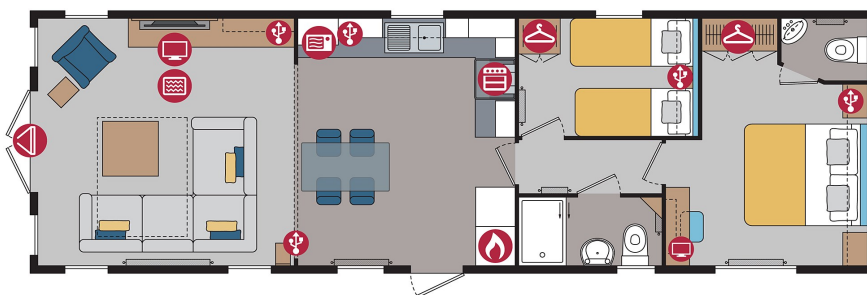

## Pemberton Marlow Lodge

40ft x 13ft 2 Bedroom 6 Berth

**£80,000**

The lodge is supplied in Sierra CanExel.

Marlow 40ft x 13ft • 2 bedroom

The Marlow is bright and modern with some new features to look out for. Those seeking an open plan layout with a difference need look no further. A contemporary L shaped sofa with contrast chair and a glass top dining table with smart upholstered dining chairs complete the look  
library images