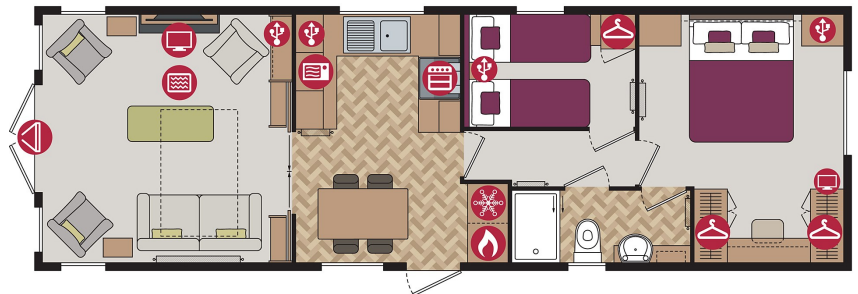

## Pemberton Abingdon Lodge

38ft x 12ft, 2 bed, 6 Berth

**£75,000**

Recommended for anyone who loves their creature comforts. Highlights: French doors, Dishwasher, Microwave, Washer/dryer, Fridge/freezer, Integrated cooker, Gas central heating, thermostatic radiator valves, Guzunder bed in twin room, Shower room and PVC DG.