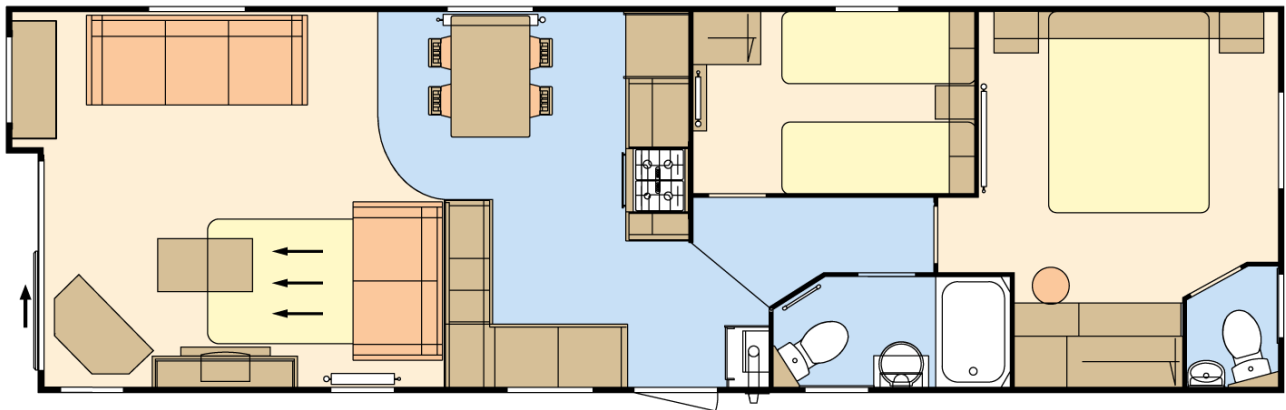

LO28h
2nd Lake

Due 04/21

STONHAM
BARNs PARK

Atlas Debonair Lodge

38ft x 12ft, 2 bed, 6 Berth

£70,000

The sophisticated Debonair hosts a beautiful blend of traditional features with contemporary finishes making this the epitome of country house living. The warm and cosy tartan fabrics adds a touch of comfort. The rustic kitchen embodies laid back living with a few unexpected modern elements that mix surprisingly well with utilitarian living.