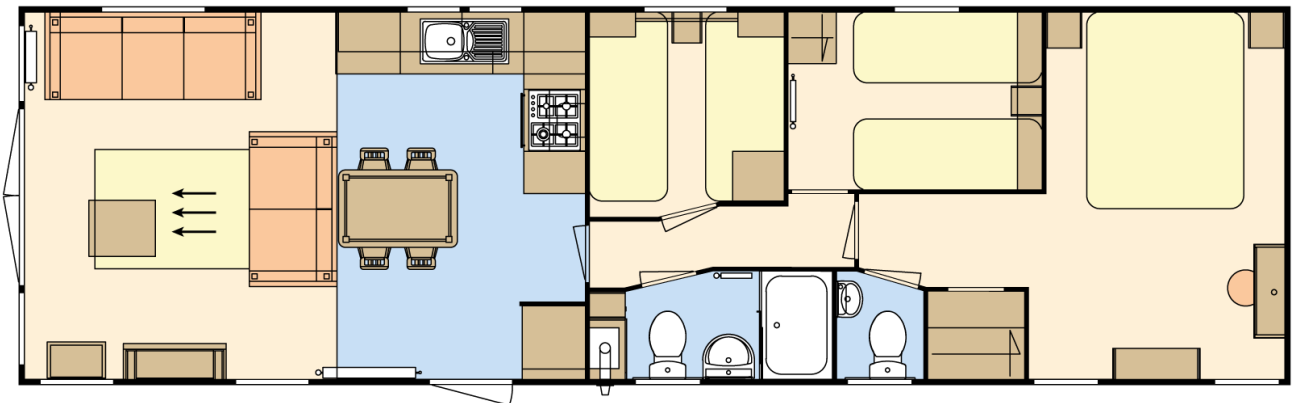

LO28g
2nd Lake

Due 04/21

STONHAM
BARNs PARK

Atlas Heritage Lodge

38ft x 12ft, 2 bed, 6 Berth

£70,000

The lodge is supplied in Sierra CanExel.

The stunning new 2020 Heritage feels exceptionally light and roomy with its 7ft side ceiling height and deep aspect windows. The interior is beautifully finished with two freestanding sofas and feature fire cabinet in the lounge and stunning contrast doors to all cabinets and fittings throughout.