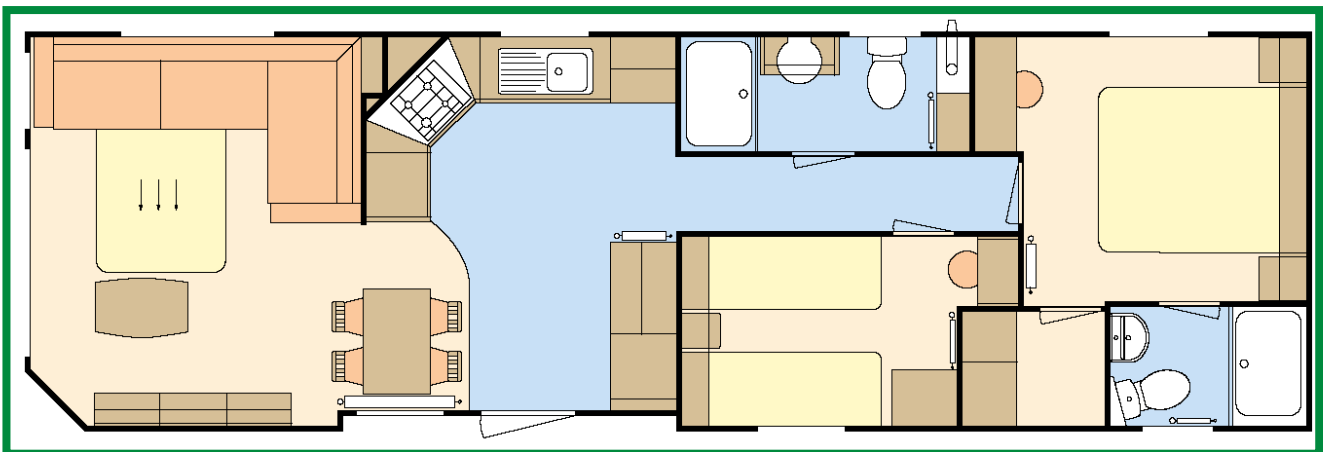

SHOW HOME STATIC Plot K3

ATLAS MAYFAIR

Price Guide: £47,000

38ft x 12ft, 2 Bed, 6 Berth, En-suite

The Atlas Mayfair has a unique exterior with a bright and modern interior. Feature wall paper and upholstered headboards resemble a high end boutique hotel adding a sense of elegance and sophistication and makes this a highly desirable home. The spacious living area is accentuated by a calming colour palette of yellows and golds, teamed with mood lighting and sumptuous fabrics which combine to provide the perfect sanctuary.