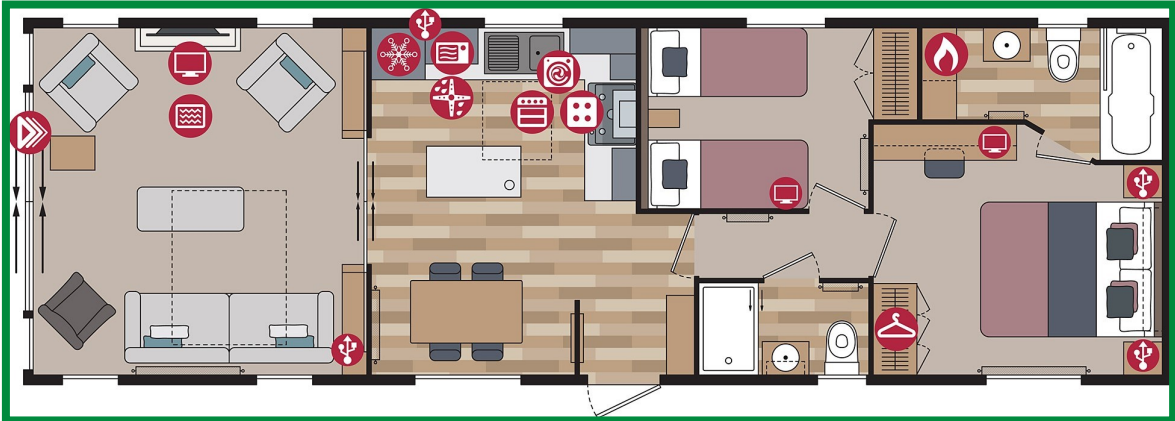

SHOW HOME LODGE Plot K11b

PEMBERTON LANGTON

Price Guide: £95,000

43ft x 14ft, 2 Bed, 6 Berth, Ensuite

A fresh, new and exciting addition to the Pemberton range. The Langton brings together many of the features that we know homeowners are looking for, such as pocket doors to the lounge, an entrance vestibule, fully integrated kitchen appliances and high specification bath and shower rooms.

Dormer window in the dining area and a skylight above the kitchen. Pop up socket on the kitchen island. Traditional style flame effect fire.